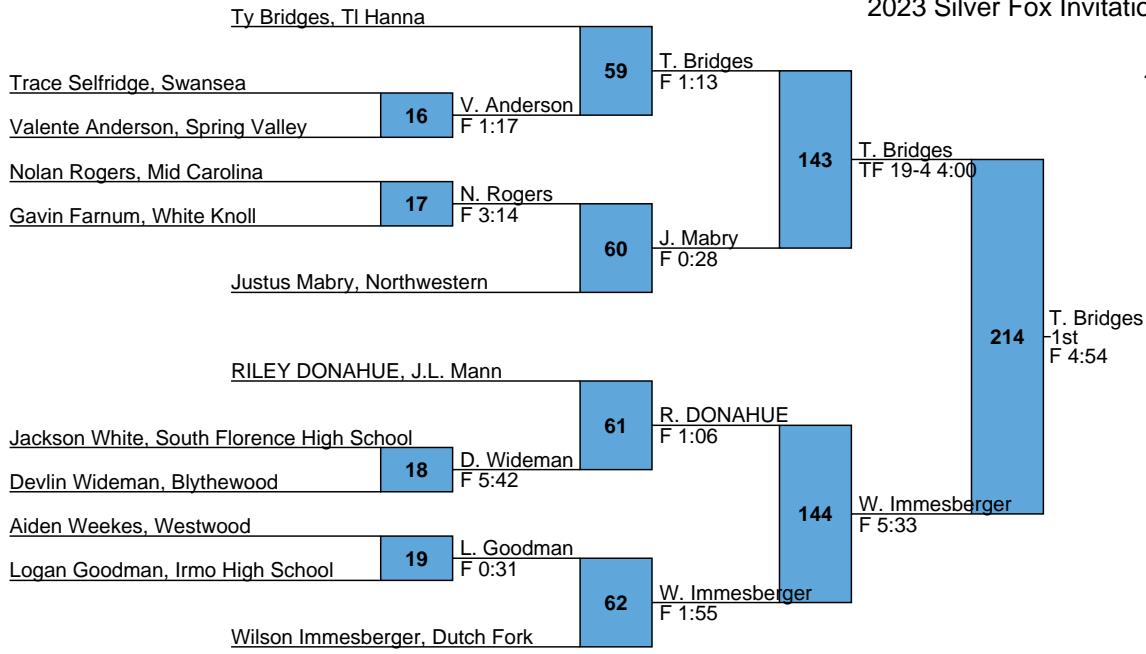

2023 Silver Fox Invitational

HS

126

2023 Silver Fox Invitational

HS

132

2023 Silver Fox Invitational

HS

138

2023 Silver Fox Invitational

HS

144

2023 Silver Fox Invitational

HS
150

2023 Silver Fox Invitational

HS
157

2023 Silver Fox Invitational

HS
165

2023 Silver Fox Invitational

HS
175

Cam Ashley, Northwestern

Drayden Mangle, J.L. Mann

Eric Williams, Westwood

Jayden Simon, Blythewood