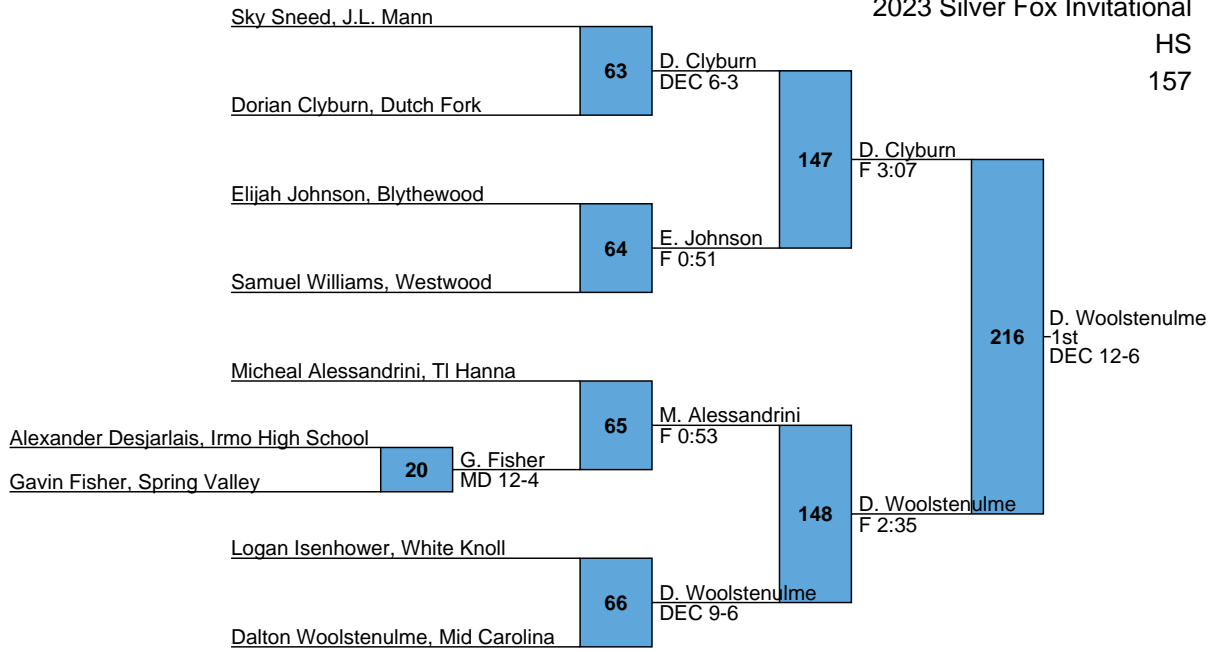

2023 Silver Fox Invitational

HS

126

2023 Silver Fox Invitational

HS

132

2023 Silver Fox Invitational

HS

138

2023 Silver Fox Invitational

HS

144

2023 Silver Fox Invitational

HS
150

2023 Silver Fox Invitational

HS
157

2023 Silver Fox Invitational

HS
165

2023 Silver Fox Invitational

HS
175

Cam Ashley, Northwestern

Drayden Mangle, J.L. Mann

Eric Williams, Westwood

Jayden Simon, Blythewood