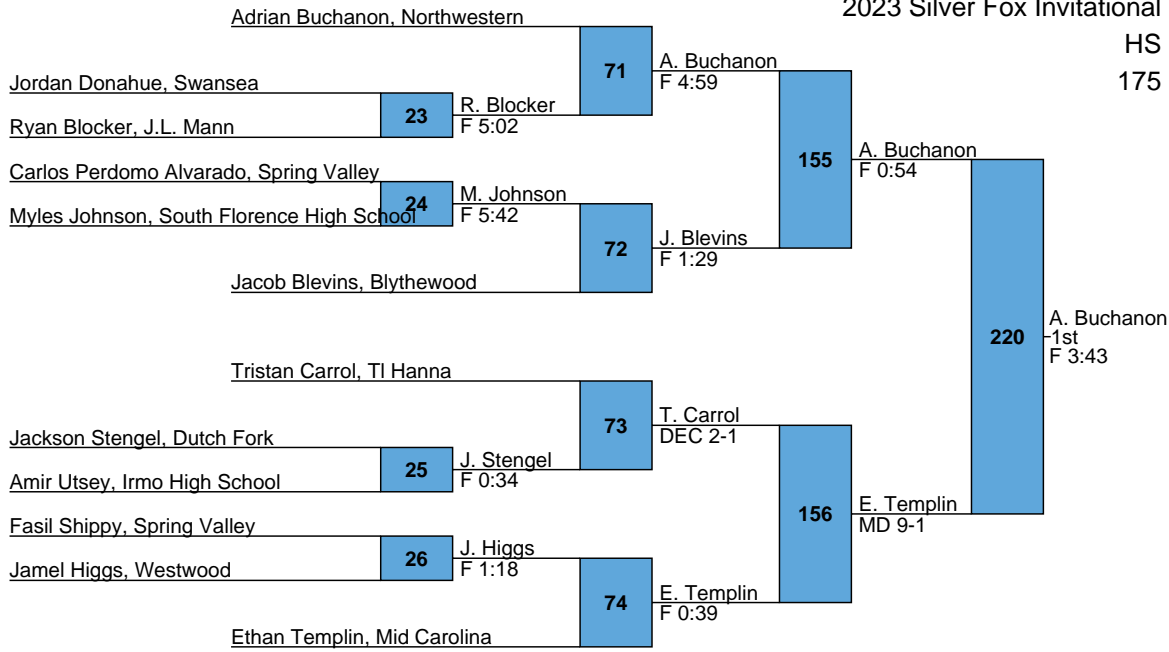

2023 Silver Fox Invitational

HS

126

2023 Silver Fox Invitational

HS

132

2023 Silver Fox Invitational

HS

138

2023 Silver Fox Invitational

HS

144

2023 Silver Fox Invitational

HS
150

2023 Silver Fox Invitational

HS
157

2023 Silver Fox Invitational

HS
165

2023 Silver Fox Invitational

HS
175

Cam Ashley, Northwestern

Drayden Mangle, J.L. Mann

Eric Williams, Westwood

Jayden Simon, Blythewood