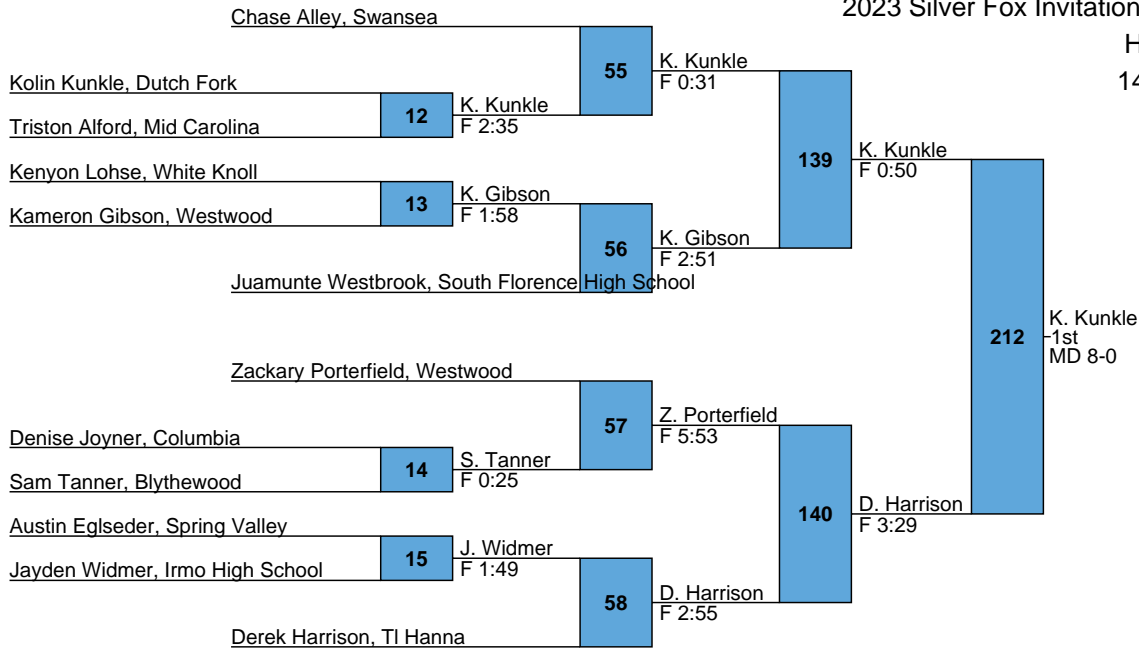

2023 Silver Fox Invitational

HS

126

2023 Silver Fox Invitational

HS

132

2023 Silver Fox Invitational

HS

138

2023 Silver Fox Invitational

HS

144

2023 Silver Fox Invitational

HS
150

2023 Silver Fox Invitational

HS
157

2023 Silver Fox Invitational

HS
165

2023 Silver Fox Invitational

HS
175

Cam Ashley, Northwestern

Drayden Mangle, J.L. Mann

Eric Williams, Westwood

Jayden Simon, Blythewood