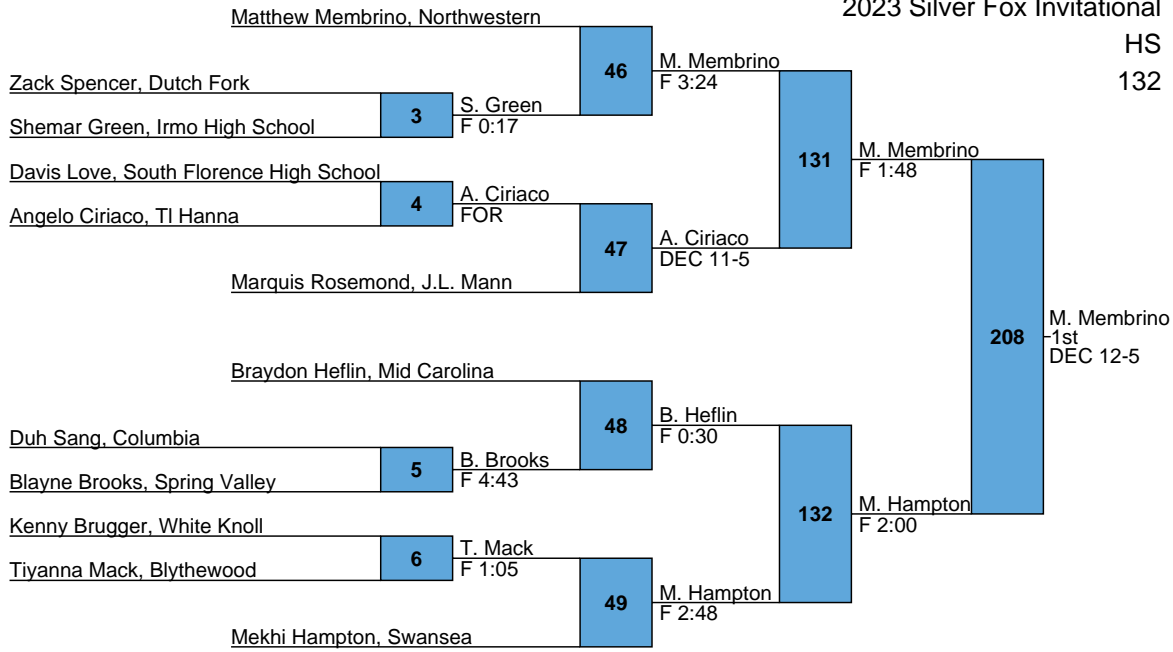

2023 Silver Fox Invitational

HS

126

2023 Silver Fox Invitational

HS

132

2023 Silver Fox Invitational

HS

138

2023 Silver Fox Invitational

HS

144

2023 Silver Fox Invitational

HS
150

2023 Silver Fox Invitational

HS
157

2023 Silver Fox Invitational

HS
165

2023 Silver Fox Invitational

HS
175

Cam Ashley, Northwestern

Drayden Mangle, J.L. Mann

Eric Williams, Westwood

Jayden Simon, Blythewood