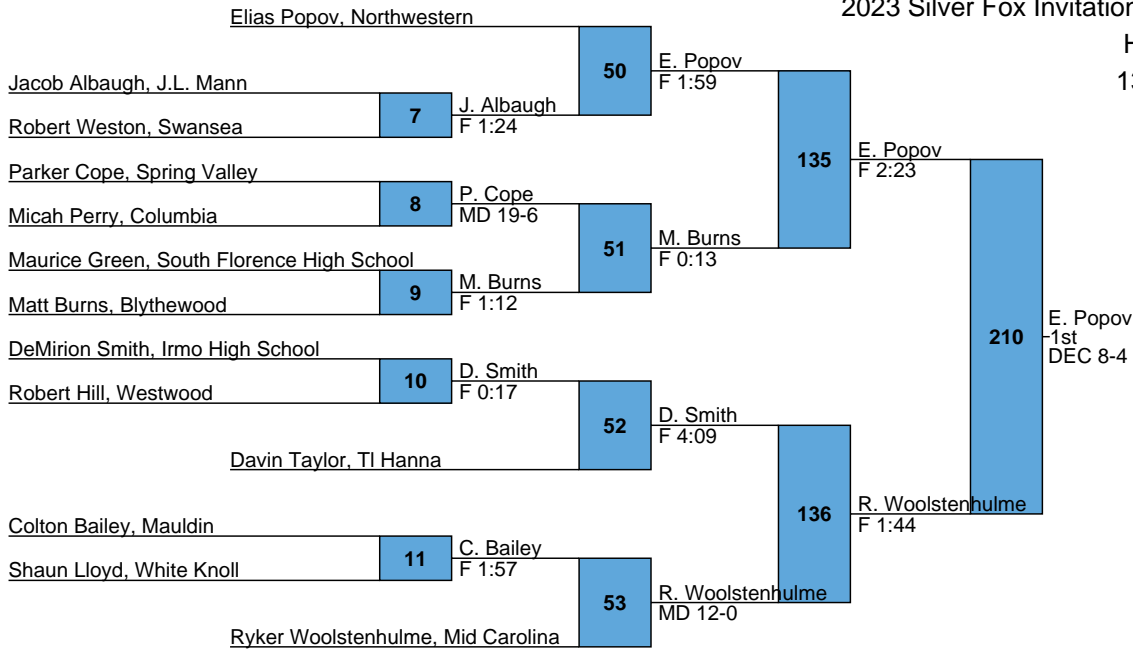

2023 Silver Fox Invitational

HS

126

2023 Silver Fox Invitational

HS

132

2023 Silver Fox Invitational

HS

138

2023 Silver Fox Invitational

HS

144

2023 Silver Fox Invitational

HS
150

2023 Silver Fox Invitational

HS
157

2023 Silver Fox Invitational

HS
165

2023 Silver Fox Invitational

HS
175

Cam Ashley, Northwestern

Drayden Mangle, J.L. Mann

Eric Williams, Westwood

Jayden Simon, Blythewood