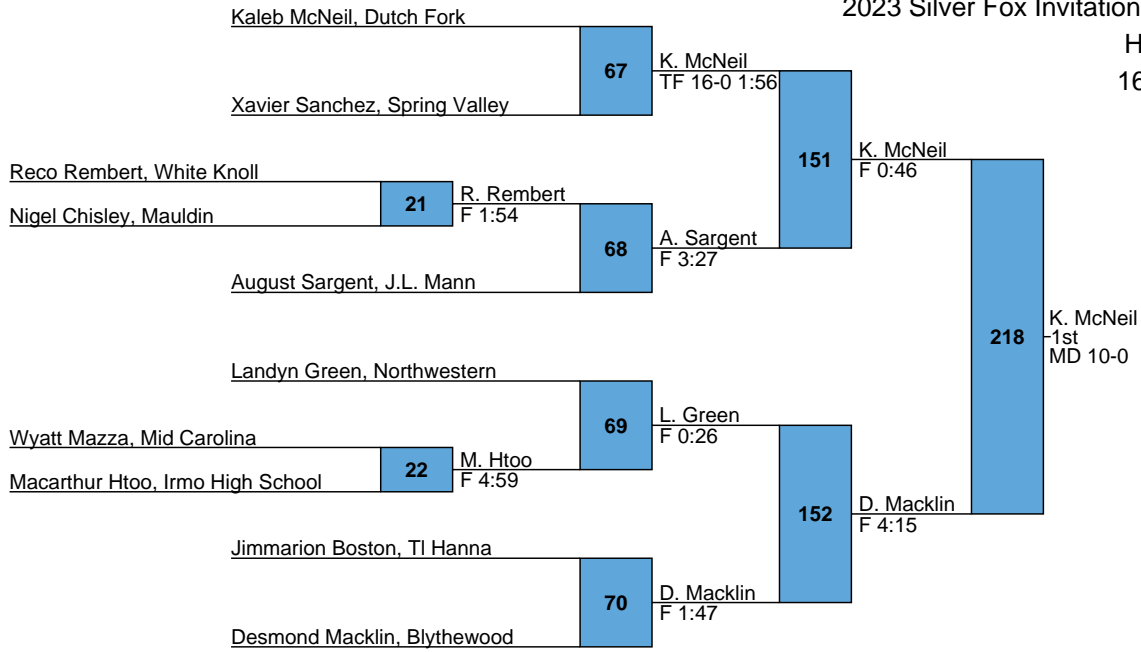

2023 Silver Fox Invitational

HS

126

2023 Silver Fox Invitational

HS

132

2023 Silver Fox Invitational

HS

138

2023 Silver Fox Invitational

HS

144

2023 Silver Fox Invitational

HS
150

2023 Silver Fox Invitational

HS
157

2023 Silver Fox Invitational

HS
165

2023 Silver Fox Invitational

HS
175

Cam Ashley, Northwestern

Drayden Mangle, J.L. Mann

Eric Williams, Westwood

Jayden Simon, Blythewood